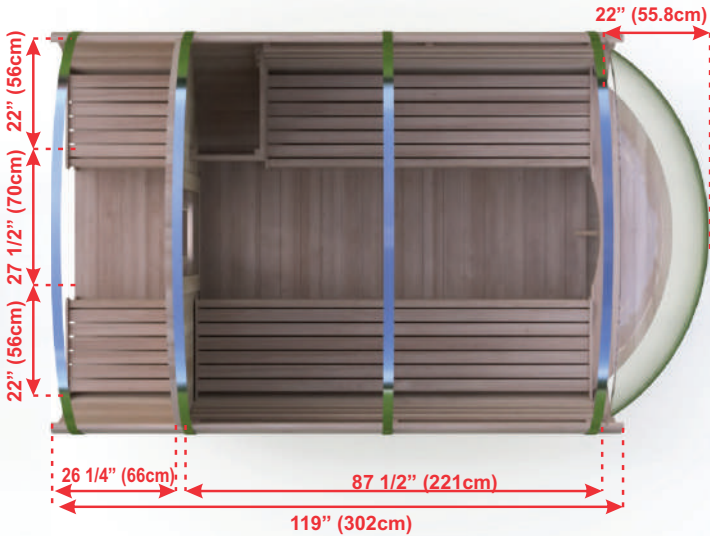

### BARREL SAUNA PACKAGE FEATURES:

- Made in Canada with Canadian Cedar
- Easy to assemble package.
- Marine Grade aluminum bands with stainless hardware.
- Bronze tempered glass in door.
- Package includes Towel Bar and 2 Backrests.

### BARREL SAUNA PACKAGE OPTIONS:

- 2' (60cm) Front Porch
- 4' (120cm) Changeroom with Benches
- Overhang Cove on Front
- 2 Windows in Front Wall
- Woodburning or Electric Heaters
- Signature Bench Upgrades

# MODEL BSAB310PV1 With Porch

Abisco  
Partner in Wellness

**PACKAGE SIZE:**

- 1. 123x45x32" 312x114x81cm
- 2. 90x90x30" 228x228x76cm

**PRODUCT WEIGHT:**

- 1. 1435 lbs 650 kg
- 2. 232 lbs 105 kg