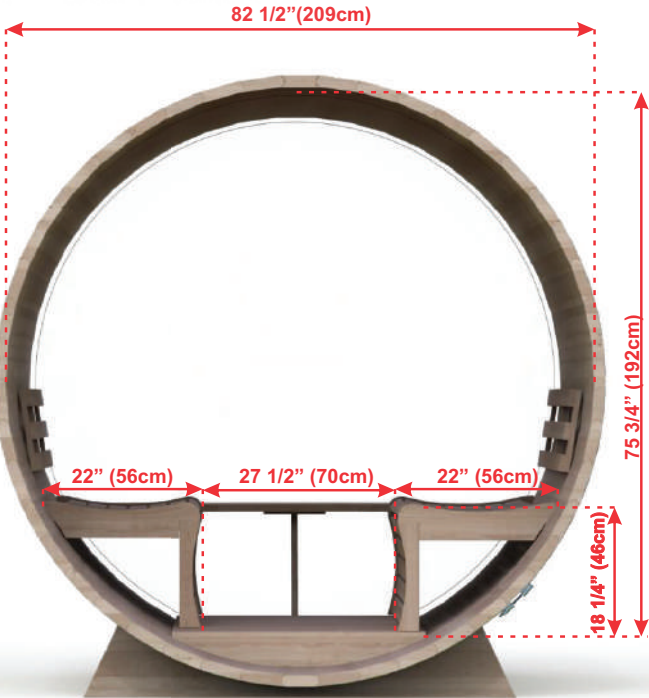

# MODEL BSAB310PV1 With Porch

### BARREL SAUNA PACKAGE FEATURES:

- Made in Canada with Canadian Cedar
- Easy to assemble package.
- Marine Grade aluminum bands with stainless hardware.
- Bronze tempered glass in door.
- Package includes Towel Bar and 2 Backrests.

### BARREL SAUNA PACKAGE OPTIONS:

- 2' (60cm) Front Porch
- 4' (120cm) Changeroom with Benches
- Overhang Cove on Front
- 2 Windows in Front Wall
- Woodburning or Electric Heaters
- Signature Bench Upgrades

# MODEL BSAB310PV1 With Porch

Abisco  
Partner in Wellness

**PACKAGE SIZE:**

- 1. 123x45x32" 312x114x81cm
- 2. 90x90x30" 228x228x76cm

**PRODUCT WEIGHT:**

- 1. 1435 lbs 650 kg
- 2. 232 lbs 105 kg