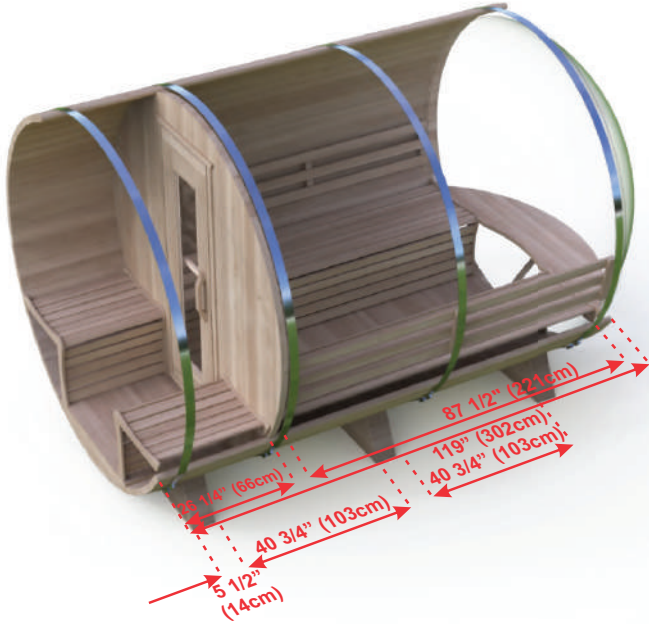

MODEL BSAB310PV1 With Porch