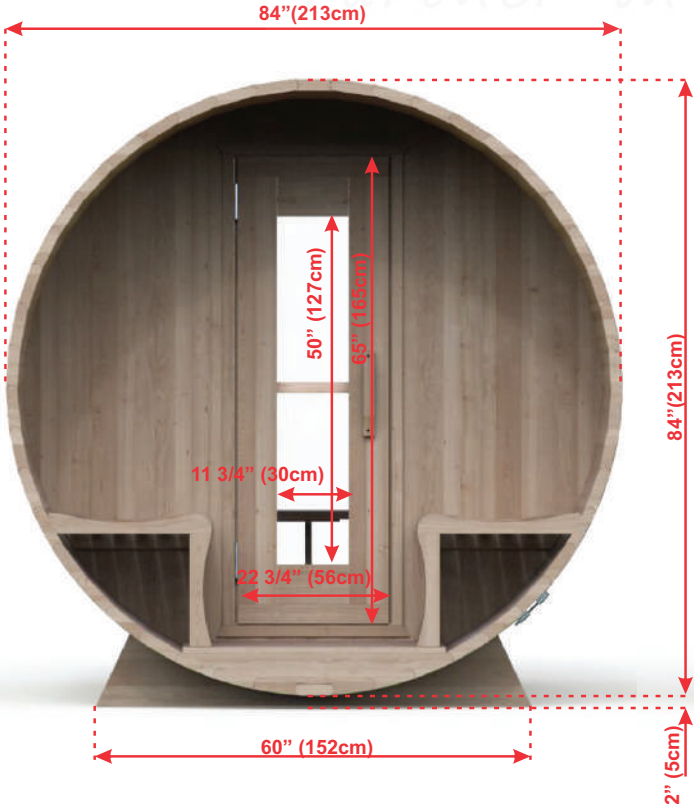

# MODEL BSAB310PV1 With Porch

### BARREL SAUNA PACKAGE FEATURES:

- Made in Canada with Canadian Cedar
- Easy to assemble package.
- Marine Grade aluminum bands with stainless hardware.
- Bronze tempered glass in door.
- Package includes Towel Bar and 2 Backrests.

### BARREL SAUNA PACKAGE OPTIONS:

- 2' (60cm) Front Porch
- 4' (120cm) Changeroom with Benches
- Overhang Cove on Front
- 2 Windows in Front Wall
- Woodburning or Electric Heaters
- Signature Bench Upgrades

# MODEL BSAB310PV1 With Porch

Abisco  
Partner in Wellness

**PACKAGE SIZE:**

- 1. 123x45x32" 312x114x81cm
- 2. 90x90x30" 228x228x76cm

**PRODUCT WEIGHT:**

- 1. 1435 lbs 650 kg
- 2. 232 lbs 105 kg