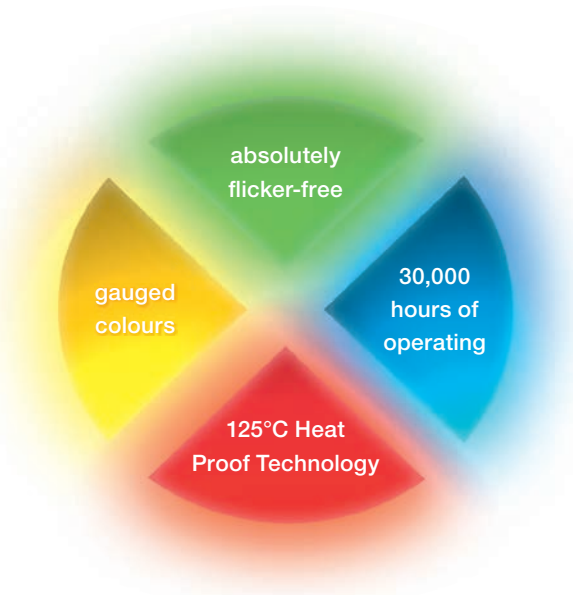

... how  
*colours touch  
people.*

**FL50**

*Colour light unit for  
sauna and infrared cabin*

- For an area up to 1.3 x 1.3 m
- Also fit for indirect illumination
- Cut-out of the ceiling not necessary
- Available with two options of operation
- Bigger cabin?  
Use various FL50 parallel!

The little one with a miraculous price.

With the usual collaxx advantages:

**Compatibility**

There are no limits to your creativity:  
You can arbitrarily combine all collaxx colour light units.

**Invisible installation with bayonet connector**

It is only a few steps to utter relaxation.  
**Ideal for retrofitting:** Facile installation with only 2 screws.

**Technical data colour light unit**

	<i>FL50T</i>	<i>FL50F</i>
Operation	change of colours by touching	see control options
Indirect illumination	limited possible	possible
Recommended cabin size	up to 1.3 x 1.3 m	
Dimensions	Ø 135 x 35 mm	
Weight	ca. 125 g	
Light intensity	red: typ. 73 lm; orange: typ. 92 lm; yellow: typ. 72 lm; green: typ. 49 lm; turquoise: typ. 52 lm; blue: typ. 14 lm; purple: typ. 72 lm; white: typ. 59 lm;	
Uniform light surface	yes	
Pastel colours	yes	
Surrounding temperature	0 ... 125°C (permanently)	
LED lifetime	typ. 30,000 hours	
Automatic mode	interval lenght freely programmable (10 s to 4 h)	
Status memory	operation mode (single colour/automatic), colour, light intensity (only FL50F)	