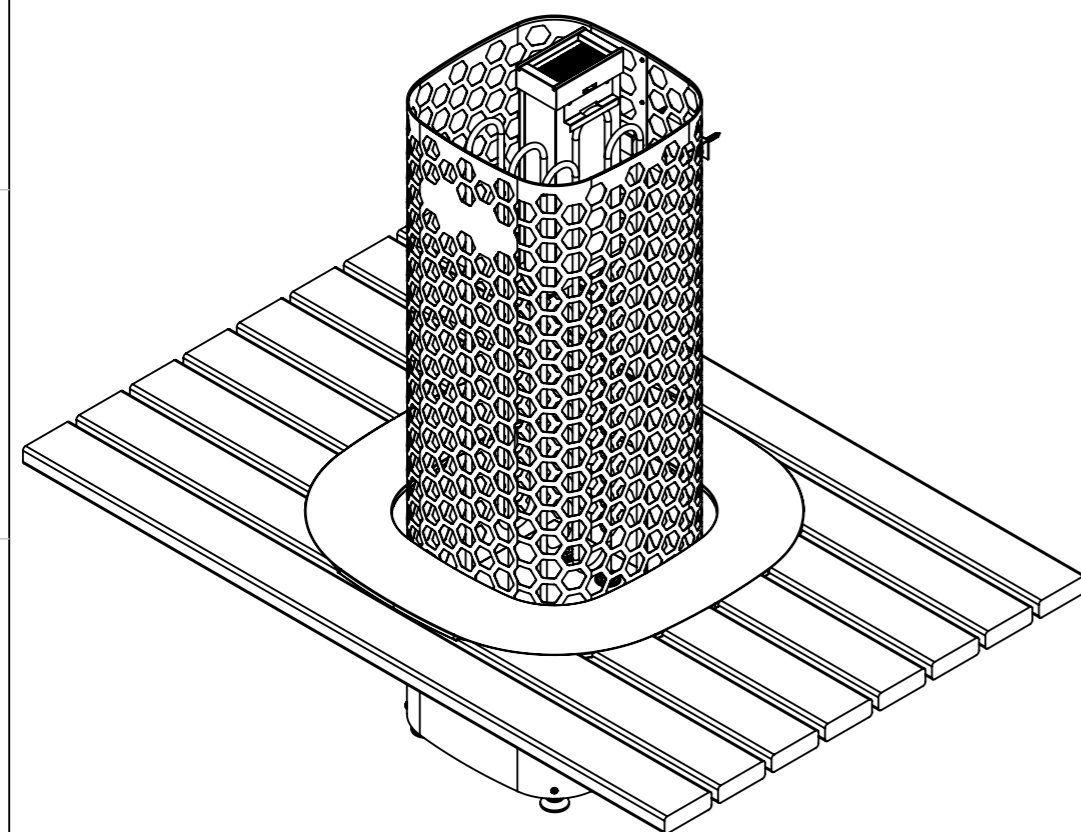

1 2 3 4 5 6 7 8

Rev.	Changes and/or mess.-no	Datum	Approved by
A	Alkuperäinen kuva	23.9.2014	KF

3,71 kg

This document must not be copied without our written permission, and the contents thereof must not be imparted to a third party nor be used for any unauthorized purpose. Contravention will be prosecuted.

Tolerance for other dimensions		Material		Article No.	
		Lasi - Karkaistu - Lacobel T Deep Black 8mm		7800103	
Designed by	Drawn by	Approved by	Replaces	Replaced by	Date
KF	KF				23.9.2014
			Description		Page
			Integrointikaulus Lasi		1 (1)
			Drawing No.		Rev.
			Himalaya		A

1 2 3 4 5 6 7 8