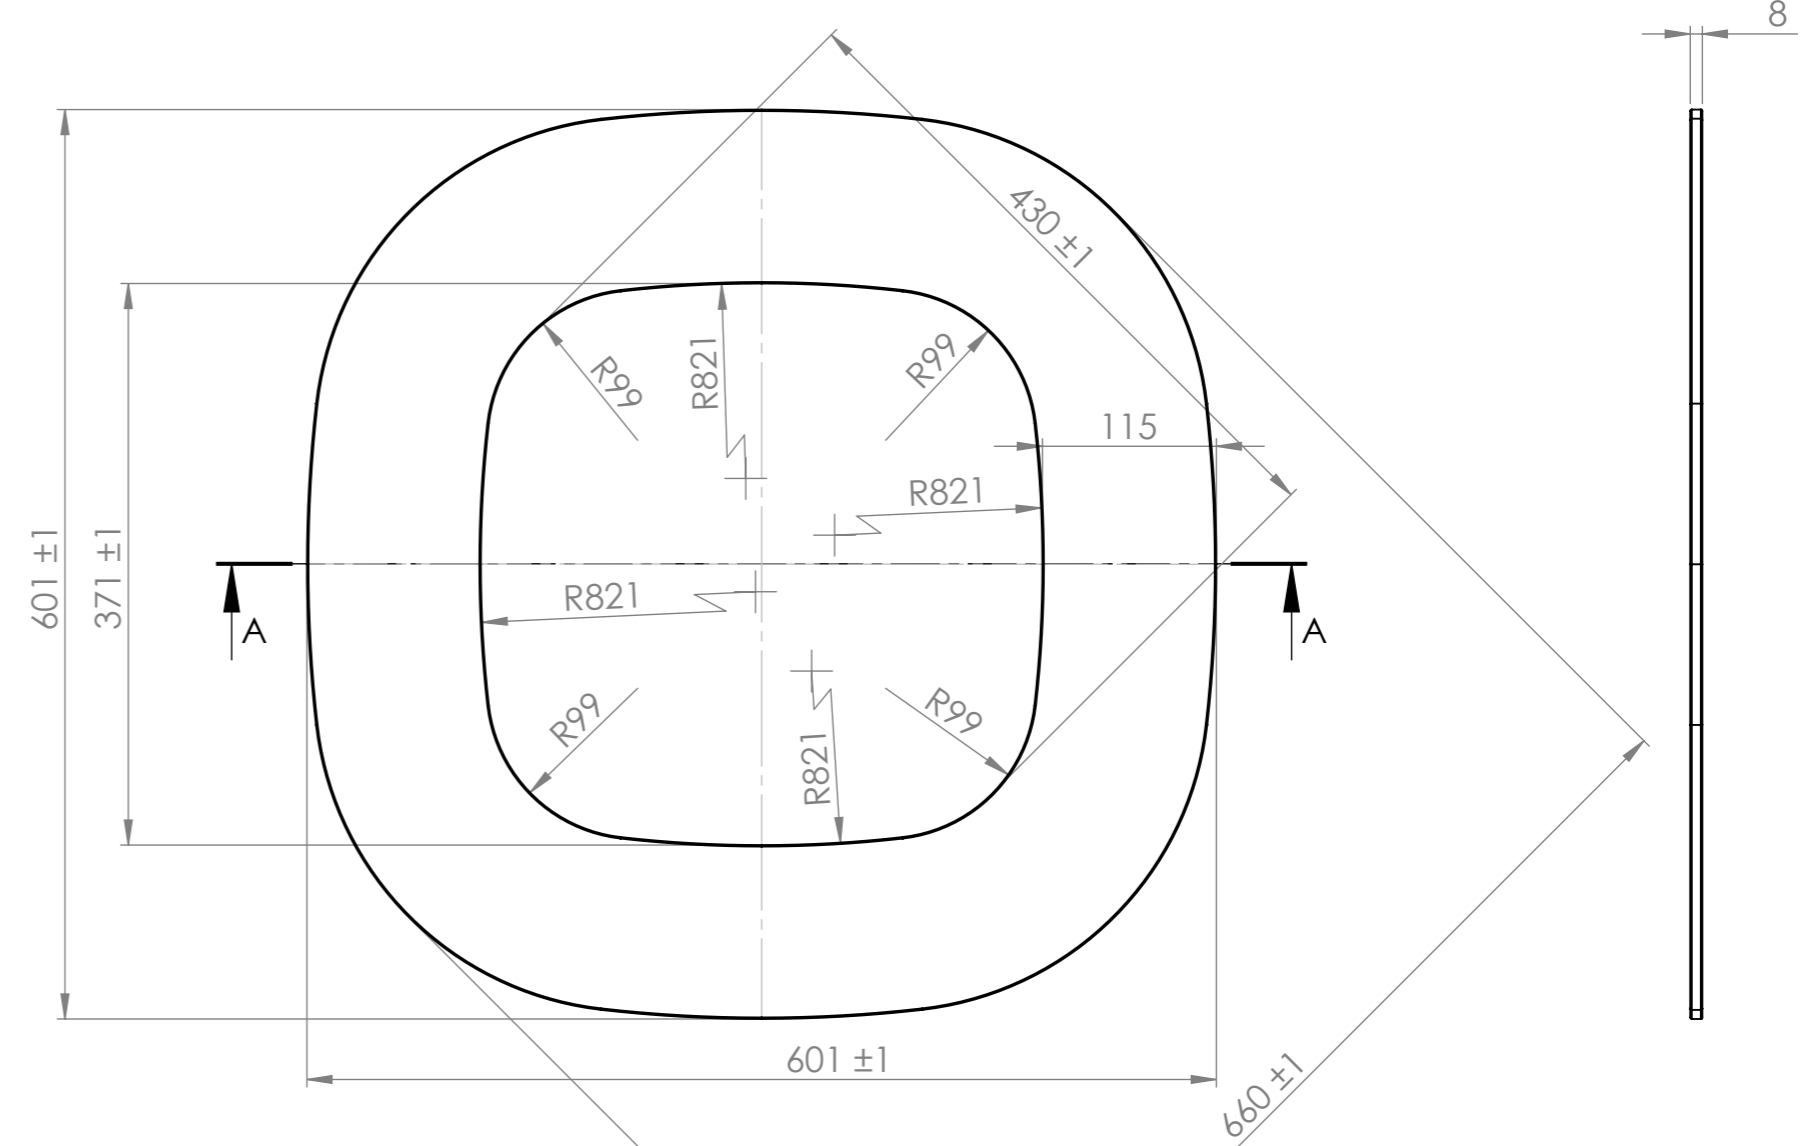

1 2 3 4 5 6 7 8

Rev.	Changes and/or mess.-no	Datum	Approved by
A	Alkuperäinen kuva	23.9.2014	KF

3,71 kg

This document must not be copied without our written permission, and the contents thereof must not be imparted to a third party nor be used for any unauthorized purpose. Contravention will be prosecuted.

Tolerance for other dimensions		Material		Article No.	
		Lasi - Karkaistu - Lacobel T Deep Black 8mm		7800103	
Designed by	Drawn by	Approved by	Replaces	Replaced by	Date
KF	KF				23.9.2014
			Description		Page
			Integrointikaulus Lasi		1 (1)
			Drawing No.		Rev.
			Himalaya		A

1 2 3 4 5 6 7 8