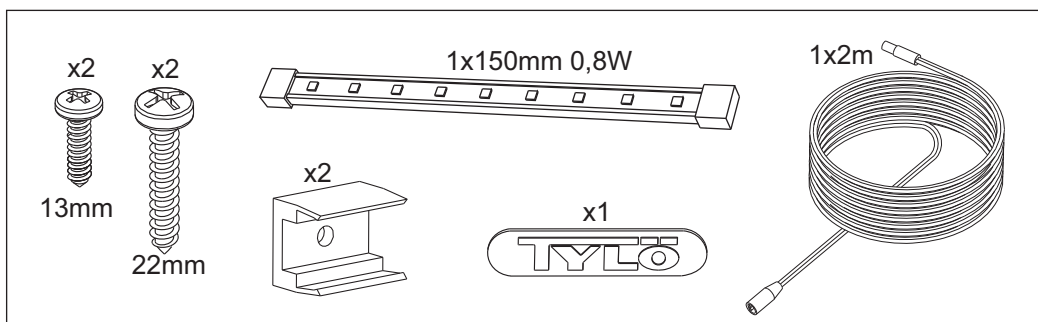

Remember!

When installing or replacing the LED products should under no circumstances transformers be connected to the power source. This is to prevent the LED diode from being destroyed.

Säkerhetsavstånd / Safety distance

Lampan placeras minst 300mm från tak och utluftsventil.
The lamp is placed at least 300mm from the ceiling and the outlet vent.

Lampan placeras minst 500mm från aggregatet.
The lamp is placed at least 500mm from the heater.