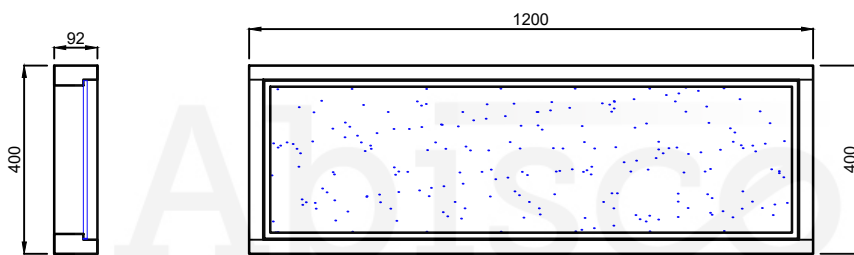

SAUNA WINDOW 92x1200x400 mm
Bronze glass, 42x92 Alder frame

Transparant silicone round the glass
Client must varnish it for outdoor!

Name: SAUNA WINDOW 92x1200x400

Date: 04.02.2019

Signature

Remarks

Format:
A4