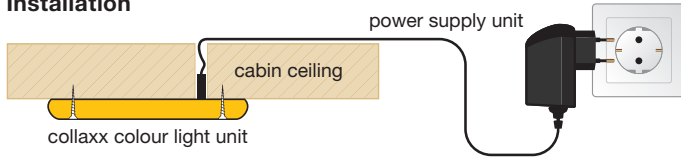

... how
*colours touch
people.*

FL201

*Colour light unit for
sauna and infrared cabin*

- For cabins up to 2.5 x 2.5 m
- 56 Osram power LEDs
- Cut-out of the ceiling not necessary
- Option flush with the ceiling:
protruding only 3.5 mm

Option flush with
the ceiling

A colour light unit with especially high illuminance.

With the usual collaxx advantages:

Compatibility

There are no limits to your creativity:
You can arbitrarily combine all collaxx colour light units.

Installation

It is only a few steps to utter relaxation.

Ideal for retrofitting: Facile installation with only 2 screws.

Technical data colour light unit

	 FL201F	 FL201VF
Recommended cabin size	up to 2.5 x 2.5 m	
Cut-out of the ceiling	no cut-out	300 x 215 mm
Dimensions	320 x 235 x 35 mm	
Weight	ca. 730 g	ca. 600 g
Light intensity	red: typ. 225 lm; orange: typ. 290 lm; yellow: typ. 225 lm; green: typ. 150 lm; turquoise: typ. 165 lm; blue: typ. 45 lm; purple: typ. 225 lm; white: typ. 215 lm;	
Wood type	Alder	
Pastel colours	yes	
Surrounding temperature	0 ... 125°C (permanently)	
LED lifetime	typ. 30,000 hours	
Automatic mode	interval lenght freely programmable (10 s to 4 h)	
Status memory	operation mode (single colour/automatic), colour, light intensity	

Technical data power supply unit

Dimensions	75 x 34 x 43 mm
Weight	ca. 160 g
Input voltage	90 ... 264 V _{AC}
Power consumption	max. 34 W
Cable length	1,80 m
Surrounding temperature	0 ... 40°C

Control options: