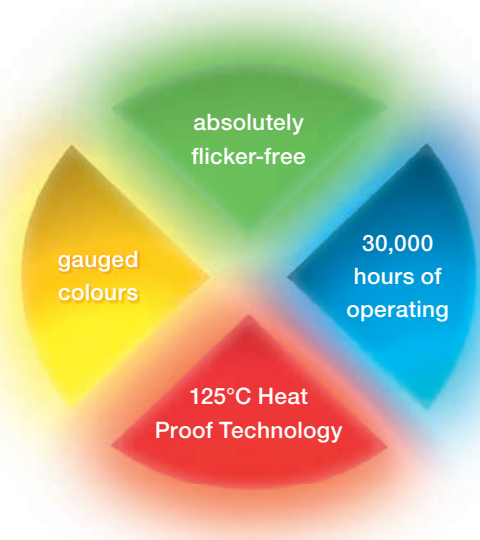

... how
*colours touch
people.*

FL201

*Colour light unit for
sauna and infrared cabin*

- For cabins up to 2.5 x 2.5 m
- 56 Osram power LEDs
- Cut-out of the ceiling not necessary
- Option flush with the ceiling:
protruding only 3.5 mm

Option flush with
the ceiling

A colour light unit with especially high illuminance.

With the usual collaxx advantages:

Compatibility

There are no limits to your creativity:
You can arbitrarily combine all collaxx colour light units.

Installation

It is only a few steps to utter relaxation.

Ideal for retrofitting: Facile installation with only 2 screws.

Technical data colour light unit

	 FL201F	 FL201VF
Recommended cabin size	up to 2.5 x 2.5 m	
Cut-out of the ceiling	no cut-out	300 x 215 mm
Dimensions	320 x 235 x 35 mm	
Weight	ca. 730 g	ca. 600 g
Light intensity	red: typ. 225 lm; orange: typ. 290 lm; yellow: typ. 225 lm; green: typ. 150 lm; turquoise: typ. 165 lm; blue: typ. 45 lm; purple: typ. 225 lm; white: typ. 215 lm;	
Wood type	Alder	
Pastel colours	yes	
Surrounding temperature	0 ... 125°C (permanently)	
LED lifetime	typ. 30,000 hours	
Automatic mode	interval lenght freely programmable (10 s to 4 h)	
Status memory	operation mode (single colour/automatic), colour, light intensity	