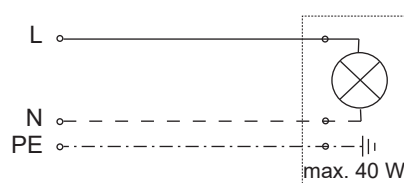

Connection:

All cable connection lines laid inside sauna cabin should be heat-resistant to at least 170°C. Make sure to use silicone-coated heat-resistant connection cables.